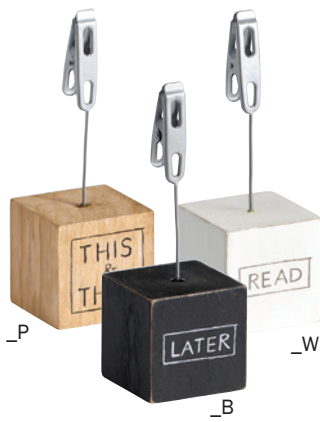

Country Style

DREAMS Wooden Photo Clips FC

- wooden clips with inscription
- **B** black | **P** brown | **W** white

article no.	frame format cm	frame format inch	colours	order unit	packing unit
FC 250 __	5 x 15 x 5	2x5,9x2	B P W	12	12 / 144